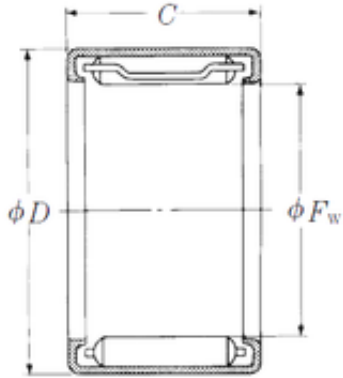

## NSK FJL-5015L needle roller bearings

Bearing No. FJL-5015L

Size	50x62x15 mm
Bore Diameter	50 mm
Outer Diameter	62 mm
Width	15 mm
Fw	50 mm
D	62 mm
C	15 mm
Weight	0,075 Kg
Basic dynamic load rating (C)	24,2 kN