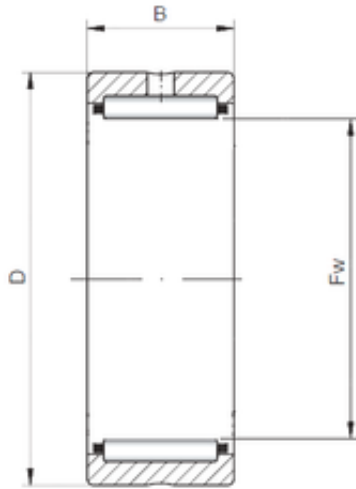

KFY MANUFACTURING MEXICO LIMITED

ISO NK19/16 needle roller bearings

Bearing No. NK19/16

Size	19x27x16 mm
Bore Diameter	19 mm
Outer Diameter	27 mm
Width	16 mm
Fw	19 mm
D	27 mm
C	16 mm

NK19/16 Bearing 2D drawings and 3D CAD models