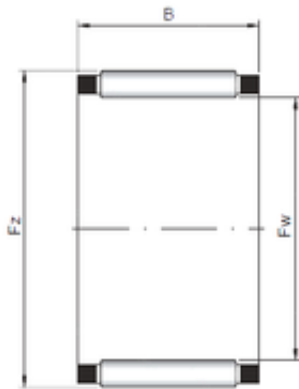

KFY MANUFACTURING MEXICO LIMITED

ISO K55x60x20 needle roller bearings

Bearing No. K55x60x20

Size	55x60x20 mm
Bore Diameter	55 mm
Outer Diameter	60 mm
Width	20 mm
Fw	55 mm
Ew	60 mm
B	20 mm

K55x60x20 Bearing 2D drawings and 3D CAD models