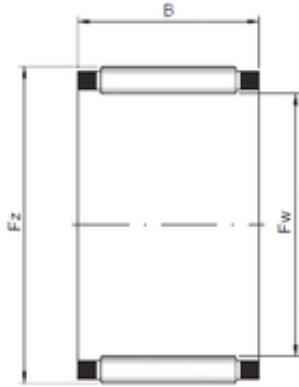

KFY MANUFACTURING MEXICO LIMITED

ISO K10x13x10 needle roller bearings

Bearing No. K10x13x10

Size	10x13x10 mm
Bore Diameter	10 mm
Outer Diameter	13 mm
Width	10 mm
Fw	10 mm
Ew	13 mm
B	10 mm

K10x13x10 Bearing 2D drawings and 3D CAD models