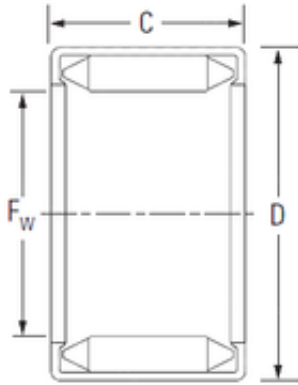

## KOYO 13BM1912 needle roller bearings

Bearing No. 13BM1912

Size	13x19x12 mm
Bore Diameter	13 mm
Outer Diameter	19 mm
Width	12 mm
Fw	13 mm
D	19 mm
C	12 mm
Weight	0,01 Kg
Basic dynamic load rating (C)	8,55 kN
Basic static load rating (C0)	13,4 kN