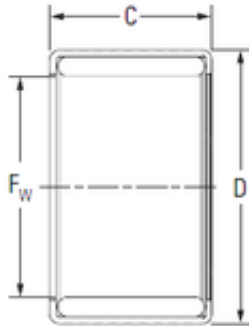

## KOYO Y146 needle roller bearings

Bearing No. Y146

Size	22.225x28.575x9.52 mm
Bore Diameter	22,225 mm
Outer Diameter	28,575 mm
Width	9,52 mm
Fw	22,225 mm
D	28,575 mm
C	9,52 mm
Weight	0,015 Kg
Basic dynamic load rating (C)	9,65 kN
Basic static load rating (C0)	17,4 kN

Y146 Bearing 2D drawings and 3D CAD models