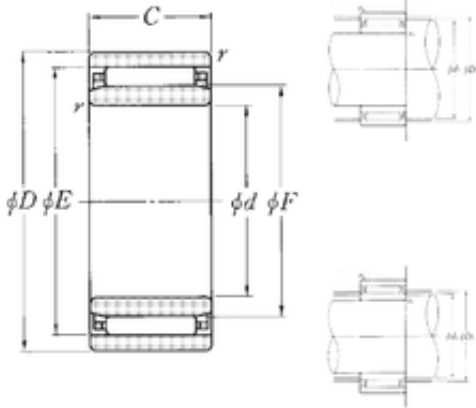

KFY MANUFACTURING MEXICO LIMITED

35 mm x 50 mm x 17 mm NTN NAO-35 x 50 x 17 needle roller bearings

Bearing No. NAO-35 x 50 x 17

Bore Diameter	35 mm
Outer Diameter	45 mm
d	35 mm
F	40 mm
D	50 mm
E	45 mm
B	17 mm
C	17 mm
r min.	0,3 mm
da min.	37 mm
Da max.	48 mm
db	44,4 mm
ra max.	0,3 mm
Db	40,6 mm
Weight	0,113 Kg
Basic dynamic load rating (C)	21,8 kN
Basic static load rating (C0)	41,5 kN
(Grease) Lubrication Speed	6 500 r/min

NAO-35 x 50 x 17 Bearing 2D drawings and 3D CAD models