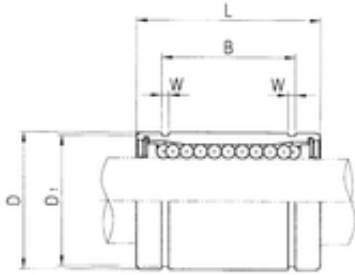

# KFY MANUFACTURING MEXICO LIMITED

25 mm x 40 mm x 41 mm Samick LM25AJ  
linear bearings

Bearing No. LM25AJ

LM25AJ Bearing 2D drawings and 3D CAD models

Size	25x40x41 mm
Bore Diameter	25 mm
Outer Diameter	40 mm
Width	41 mm
d	25 mm
D	40 mm
h	2 mm
B	41 mm
D1	38 mm
L	59 mm
W	1,85 mm
Weight	0,22 Kg
Basic dynamic load rating (C)	0,98 kN