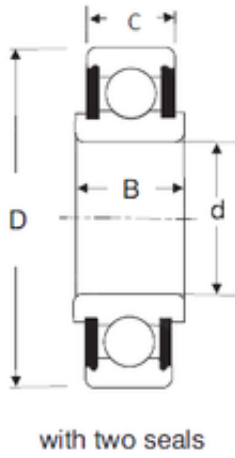

# KFY MANUFACTURING MEXICO LIMITED

55 mm x 100 mm x 31 mm SIGMA 88511 deep groove ball bearings

Bearing No. 88511

Size	55x100x31 mm
Bore Diameter	55 mm
Outer Diameter	100 mm
Width	31 mm
d	55 mm
D	100 mm
B	31 mm
C	23 mm

88511 Bearing 2D drawings and 3D CAD models