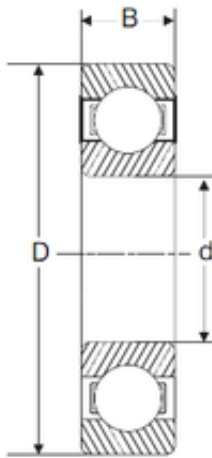

KFY MANUFACTURING MEXICO LIMITED

170 mm x 230 mm x 28 mm SIGMA 61934 deep groove ball bearings

Bearing No. 61934

Size	170x230x28 mm
Bore Diameter	170 mm
Outer Diameter	230 mm
Width	28 mm
d	170 mm
D	230 mm
B	28 mm
C	28 mm

61934 Bearing 2D drawings and 3D CAD models