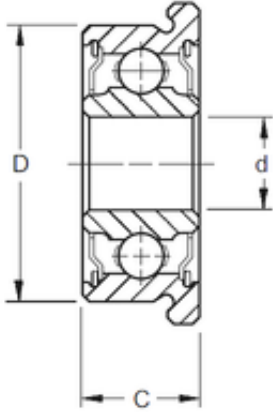

KFY MANUFACTURING MEXICO LIMITED

7 mm x 19 mm x 6 mm ZEN SF607-2RS deep groove ball bearings

Bearing No. SF607-2RS

Size	7x19x6 mm
Bore Diameter	7 mm
Outer Diameter	19 mm
Width	6 mm
d	7 mm
D	19 mm
B	6 mm
C	6 mm
Basic dynamic load rating (C)	2,336 kN
Basic static load rating (C0)	0,896 kN

SF607-2RS Bearing 2D drawings and 3D CAD models