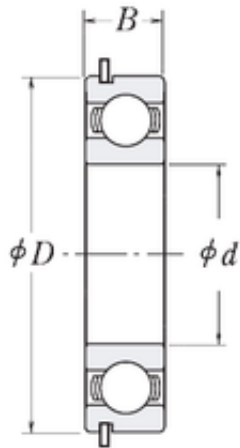

KFY MANUFACTURING MEXICO LIMITED

30 mm x 47 mm x 9 mm CYSD 6906NR deep groove ball bearings

Bearing No. 6906NR

Size	30x47x9 mm
Bore Diameter	30 mm
Outer Diameter	47 mm
Width	9 mm
d	30 mm
D	47 mm
B	9 mm
C	9 mm
r min.	0,3 mm
Weight	0,06 Kg
Basic dynamic load rating (C)	7,55 kN

6906NR Bearing 2D drawings and 3D CAD models