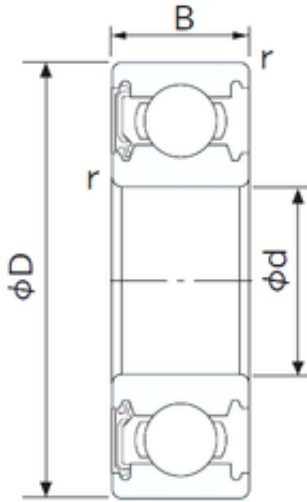

KFY MANUFACTURING MEXICO LIMITED

40 mm x 62 mm x 12 mm CYSD 6908-RZ deep groove ball bearings

Bearing No. 6908-RZ

Size	40x62x12 mm
Bore Diameter	40 mm
Outer Diameter	62 mm
Width	12 mm
d	40 mm
D	62 mm
B	12 mm
C	12 mm
r min.	0,6 mm
Weight	0,11 Kg
Basic dynamic load rating (C)	12 kN

6908-RZ Bearing 2D drawings and 3D CAD models