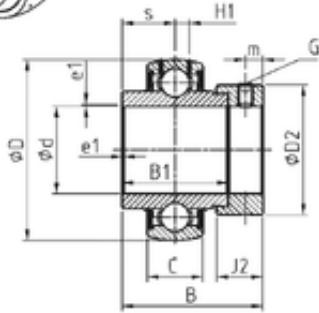

# KFY MANUFACTURING MEXICO LIMITED

36,5125 mm x 80 mm x 51,6 mm SNR  
EX307-23 deep groove ball bearings

Bearing No. EX307-23

Size	36.5125x80x51.6 mm
Bore Diameter	36,5125 mm
Outer Diameter	80 mm
Width	51,6 mm
d	36,5125 mm
D	80 mm
B	51,6 mm
B1	38,1 mm
C	25 mm
e	2 mm
a	3,96875 mm
m	6,7 mm
s	18,3 mm
D2	55 mm
H1	7,2 mm
Thread (G) - 5/16-24UNF	5/1624UNF
J2	17,5 mm
Weight	0,78 Kg
Basic dynamic load rating (C)	33,5 kN

EX307-23 Bearing 2D drawings and 3D CAD models