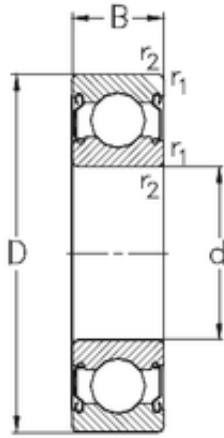

KFY MANUFACTURING MEXICO LIMITED

25 mm x 42 mm x 9 mm NKE 61905-2Z deep groove ball bearings

Bearing No. 61905-2Z

Size	25x42x9 mm
Bore Diameter	25 mm
Outer Diameter	42 mm
Width	9 mm
d	25 mm
D	42 mm
B	9 mm
C	9 mm
r1 min.	0,3 mm
r2 min.	0,3 mm
Weight	0,045 Kg
Basic dynamic load rating (C)	6,7 kN
Basic static load rating (C0)	4,2 kN

61905-2Z Bearing 2D drawings and 3D CAD models