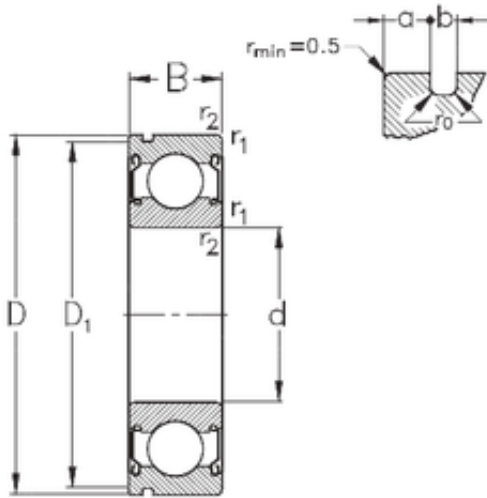

KFY MANUFACTURING MEXICO LIMITED

75 mm x 130 mm x 25 mm NKE 6215-2Z-N deep groove ball bearings

Bearing No. 6215-2Z-N

Size	75x130x25 mm
Bore Diameter	75 mm
Outer Diameter	130 mm
Width	25 mm
d	75 mm
D	130 mm
B	25 mm
C	25 mm
a	4,06 mm
b	3,1 mm
f	2,82 mm
r1 min.	1,5 mm
r2 min.	1,5 mm
D1	125,22 mm
D2	139,7 mm
Weight	1,21 Kg
Basic dynamic load rating (C)	66 kN
Basic static load rating (C0)	49,5 kN

6215-2Z-N Bearing 2D drawings and 3D CAD models