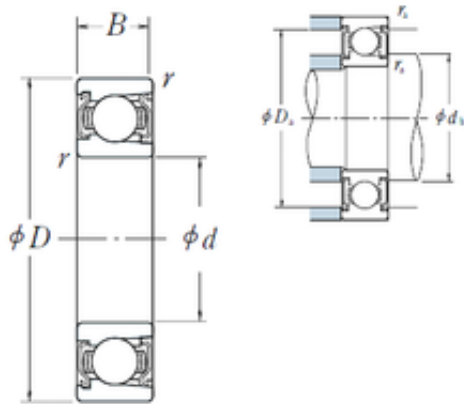

# KFY MANUFACTURING MEXICO LIMITED

45 mm x 85 mm x 19 mm NSK BL 209 ZZ deep groove ball bearings

Bearing No. BL 209 ZZ

Size	45x85x19 mm
Bore Diameter	45 mm
Outer Diameter	85 mm
Width	19 mm
d	45 mm
D	85 mm
B	19 mm
C	19 mm
r min.	1,1 mm
da min.	51,5 mm
da max	55,5 mm
Da max.	78,5 mm
ra max.	1 mm
Weight	0,449 Kg
Basic dynamic load rating (C)	37 kN
Basic static load rating (C0)	32 kN

BL 209 ZZ Bearing 2D drawings and 3D CAD models