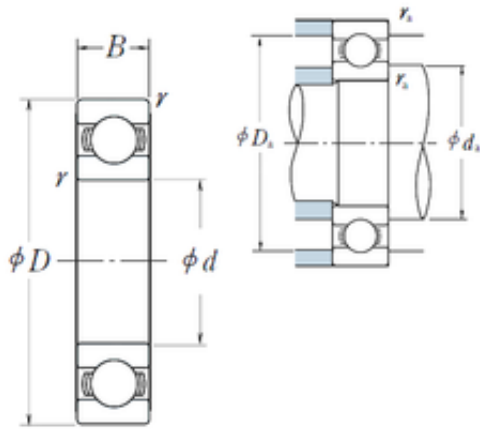

KFY MANUFACTURING MEXICO LIMITED

930 mm x 1250 mm x 95 mm NSK B930-51
deep groove ball bearings

Bearing No. B930-51

Size	930x1250x95 mm
Bore Diameter	930 mm
Outer Diameter	1250 mm
Width	95 mm
d	930 mm
D	1250 mm
B	95 mm
C	95 mm
r min.	6 mm
da min.	995 mm
Da max.	1199 mm
ra max.	5 mm
Weight	350 Kg
Basic dynamic load rating (C)	795 kN
Basic static load rating (C0)	2190 kN

B930-51 Bearing 2D drawings and 3D CAD models