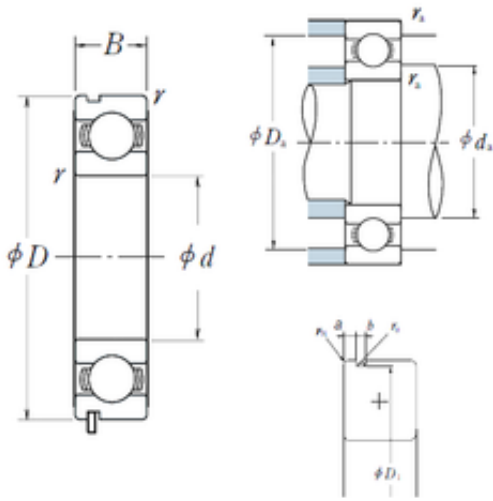

KFY MANUFACTURING MEXICO LIMITED

65 mm x 120 mm x 23 mm NSK 6213N deep groove ball bearings

Bearing No. 6213N

6213N Bearing 2D drawings and 3D CAD models

Size	65x120x23 mm
Bore Diameter	65 mm
Outer Diameter	120 mm
Width	23 mm
d	65 mm
D	120 mm
B	23 mm
C	23 mm
rn	0,5 mm
a	4,06 mm
b	3,1 mm
r min.	1,5 mm
r0 max.	0,6 mm
D1	115,21 mm
da min.	73 mm
da max	80 mm
Da max.	112 mm
ra max.	1,5 mm
Weight	1 Kg
Basic dynamic load rating (C)	57,5 kN
Basic static load rating (C0)	40 kN
(Grease) Lubrication Speed	5 300 r/min
(Oil) Lubrication Speed	6 300 r/min
SRI	8.63
hidYobi	6213N