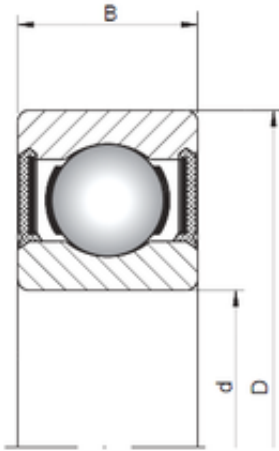

KFY MANUFACTURING MEXICO LIMITED

3 mm x 10 mm x 4 mm ISO 623-2RS deep groove ball bearings

Bearing No. 623-2RS

Size	3x10x4 mm
Bore Diameter	3 mm
Outer Diameter	10 mm
Width	4 mm
d	3 mm
D	10 mm
B	4 mm
C	4 mm

623-2RS Bearing 2D drawings and 3D CAD models