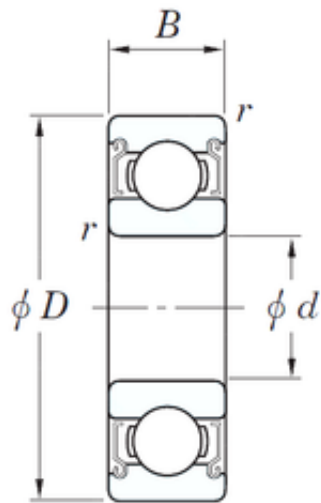

## KFY MANUFACTURING MEXICO LIMITED

7 mm x 19 mm x 6 mm KOYO SE 607  
ZZSTMSA7 deep groove ball bearings

Bearing No. SE 607 ZZSTMSA7

|                                  |           |
|----------------------------------|-----------|
| Size                             | 7x19x6 mm |
| Bore Diameter                    | 7 mm      |
| Outer Diameter                   | 19 mm     |
| Width                            | 6 mm      |
| d                                | 7 mm      |
| D                                | 19 mm     |
| B                                | 6 mm      |
| C                                | 6 mm      |
| r                                | 0,3 mm    |
| Basic dynamic load rating<br>(C) | 2,6 kN    |

SE 607 ZZSTMSA7 Bearing 2D drawings and 3D CAD  
models