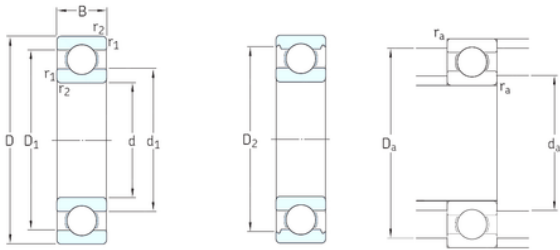

KFY MANUFACTURING MEXICO LIMITED

15 mm x 35 mm x 11 mm SKF 6202 deep groove ball bearings

Bearing No. 6202

6202 Bearing 2D drawings and 3D CAD models

Size	15x35x11 mm
Bore Diameter	15 mm
Outer Diameter	35 mm
Width	11 mm
d	15 mm
D	35 mm
B	11 mm
C	11 mm
d1	21,7 mm
r1 min.	0,6 mm
r2 min.	0,6 mm
D1	29 mm
D2	30,4 mm
da min.	19,2 mm
Da max.	30,8 mm
rc max.	0,6 mm
Weight	0,045 Kg
Basic dynamic load rating (C)	8,06 kN
Basic static load rating (C0)	3,75 kN
Fatigue load limit (Pu)	0,16
Reference speed	43000 r/min
Limiting speed	28000 r/min
Calculation factor (f0)	13
Category	Single Row Ball Bearings
Inventory	290.0

KFY MANUFACTURING MEXICO LIMITED

Manufacturer Name	SKF
Minimum Buy Quantity	N/A
Weight / Kilogram	0.046
Product Group	B00308
Enclosure	Open
Precision Class	ABEC 1 ISO P0
Maximum Capacity / Filling Slot	No
Rolling Element	Ball Bearing
Snap Ring	No
Internal Special Features	No
Cage Material	Steel
Internal Clearance	C0-Medium
Inch - Metric	Metric
Long Description	15MM Bore; 35MM Outside Diameter; 11MM Outer Race Diameter; Open; Ball Bearing; ABEC 1 ISO P0; No Filling Slot; No Snap Ring; No Internal Special Features
Category	Single Row Ball Bearing
UNSPSC	31171504
Harmonized Tariff Code	8482.10.50.68
Noun	Bearing
Keyword String	Ball
Manufacturer URL	http://www.skf.com
Manufacturer Item Number	6202
Weight / LBS	0.1
Outer Race Width	0.433 Inch 11 Millimeter
Bore	0.591 Inch 15 Millimeter
Outside Diameter	1.378 Inch 35 Millimeter