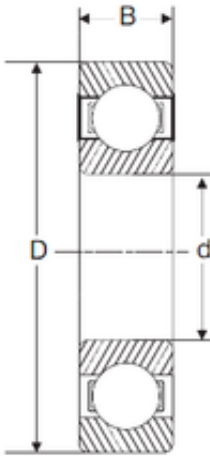

# KFY MANUFACTURING MEXICO LIMITED

20 mm x 47 mm x 14 mm SIGMA 6204 deep groove ball bearings

Bearing No. 6204

Size	20x47x14 mm
Bore Diameter	20 mm
Outer Diameter	47 mm
Width	14 mm
d	20 mm
D	47 mm
B	14 mm
C	14 mm

6204 Bearing 2D drawings and 3D CAD models