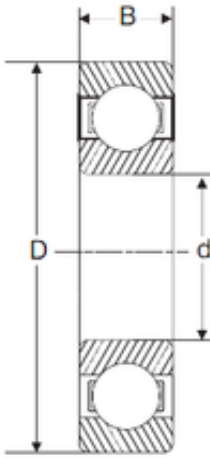

KFY MANUFACTURING MEXICO LIMITED

65 mm x 120 mm x 31 mm SIGMA 62213-2RS
deep groove ball bearings

Bearing No. 62213-2RS

Size	65x120x31 mm
Bore Diameter	65 mm
Outer Diameter	120 mm
Width	31 mm
d	65 mm
D	120 mm
B	31 mm
C	31 mm

62213-2RS Bearing 2D drawings and 3D CAD models