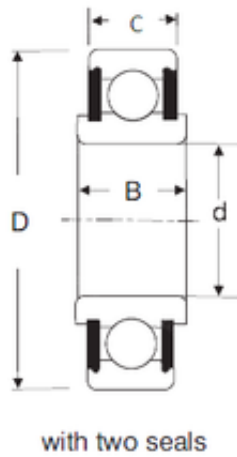

KFY MANUFACTURING MEXICO LIMITED

30 mm x 72 mm x 27 mm SIGMA 88606 deep groove ball bearings

Bearing No. 88606

Size	30x72x27 mm
Bore Diameter	30 mm
Outer Diameter	72 mm
Width	27 mm
d	30 mm
D	72 mm
B	27 mm
C	19 mm

88606 Bearing 2D drawings and 3D CAD models