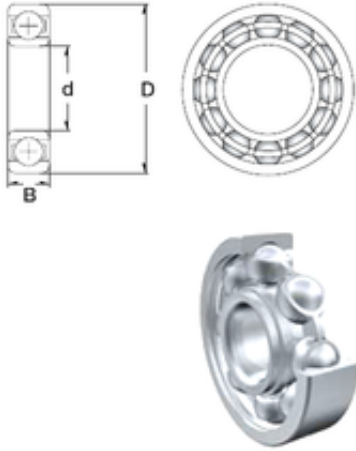

# KFY MANUFACTURING MEXICO LIMITED

7 mm x 14 mm x 5 mm ZEN S687-2RS deep groove ball bearings

Bearing No. S687-2RS

Size	7x14x5 mm
Bore Diameter	7 mm
Outer Diameter	14 mm
Width	5 mm
d	7 mm
D	14 mm
B	5 mm
C	5 mm
Basic dynamic load rating (C)	1,173 kN
Basic static load rating (C0)	0,513 kN

S687-2RS Bearing 2D drawings and 3D CAD models