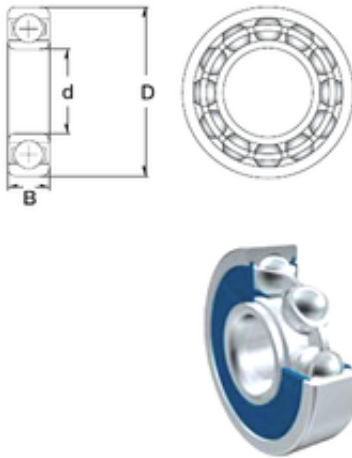

KFY MANUFACTURING MEXICO LIMITED

45 mm x 75 mm x 10 mm ZEN 16009-2RS deep groove ball bearings

Bearing No. 16009-2RS

Size	45x75x10 mm
Bore Diameter	45 mm
Outer Diameter	75 mm
Width	10 mm
d	45 mm
D	75 mm
B	10 mm
C	10 mm
Weight	0,17 Kg
Basic dynamic load rating (C)	11,5 kN
Basic static load rating (C0)	8,95 kN

16009-2RS Bearing 2D drawings and 3D CAD models