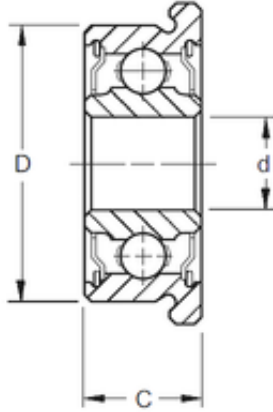

## KFY MANUFACTURING MEXICO LIMITED

7 mm x 19 mm x 6 mm ZEN F607-2RS deep groove ball bearings

Bearing No. F607-2RS

Dimensione	7x19x6 mm
Marchio	ZEN
Diametro del foro	7 mm
Diametro esterno	19 mm
Larghezza	6 mm
d	7 mm
D	19 mm
B	6 mm
C	6 mm
Carico dinamico di base (C)	2,336 kN
Carico statico di base (C0)	0,896 kN

F607-2RS Bearing 2D drawings and 3D CAD models