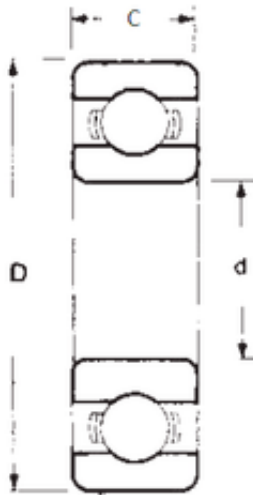

# KFY MANUFACTURING MEXICO LIMITED

70 mm x 125 mm x 24 mm FBJ 6214 deep groove ball bearings

Bearing No. 6214

Size	70x125x24 mm
Bore Diameter	70 mm
Outer Diameter	125 mm
Width	24 mm
d	70 mm
D	125 mm
B	24 mm
C	24 mm
Weight	1,05 Kg
Basic dynamic load rating (C)	60,5 kN
Basic static load rating (C0)	45 kN
(Grease) Lubrication Speed	5000 r/min

6214 Bearing 2D drawings and 3D CAD models