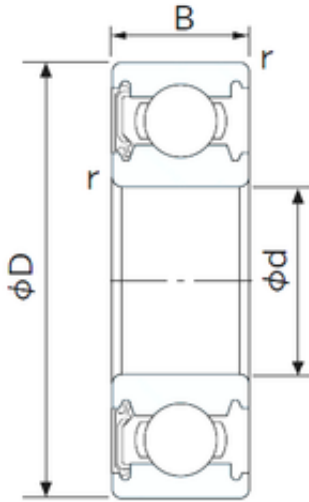

KFY MANUFACTURING MEXICO LIMITED

160 mm x 220 mm x 28 mm CYSD 6932-RS
deep groove ball bearings

Bearing No. 6932-RS

Size	160x220x28 mm
Bore Diameter	160 mm
Outer Diameter	220 mm
Width	28 mm
d	160 mm
D	220 mm
B	28 mm
C	28 mm
r min.	2 mm
Weight	2,71 Kg
Basic dynamic load rating (C)	87 kN

6932-RS Bearing 2D drawings and 3D CAD models