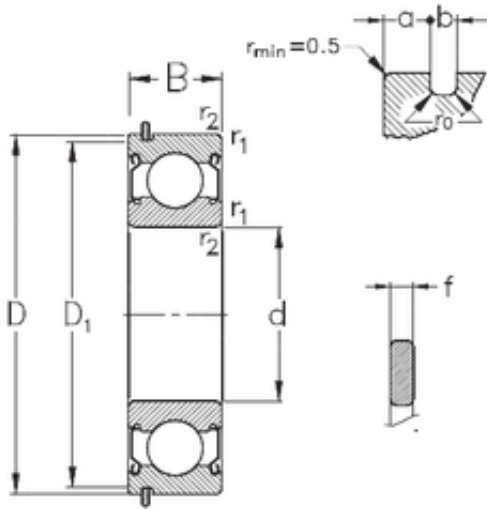

# KFY MANUFACTURING MEXICO LIMITED

45 mm x 75 mm x 16 mm NKE 6009-2Z-NR  
deep groove ball bearings

Bearing No. 6009-2Z-NR

Size	45x75x16 mm
Bore Diameter	45 mm
Outer Diameter	75 mm
Width	16 mm
d	45 mm
D	75 mm
B	16 mm
C	16 mm
a	3,28 mm
b	1,9 mm
f	1,7 mm
r1 min.	1 mm
r2 min.	1 mm
D1	71,83 mm
D2	81,6 mm
Weight	0,231 Kg
Basic dynamic load rating (C)	21,1 kN
Basic static load rating (C0)	14,8 kN

6009-2Z-NR Bearing 2D drawings and 3D CAD models