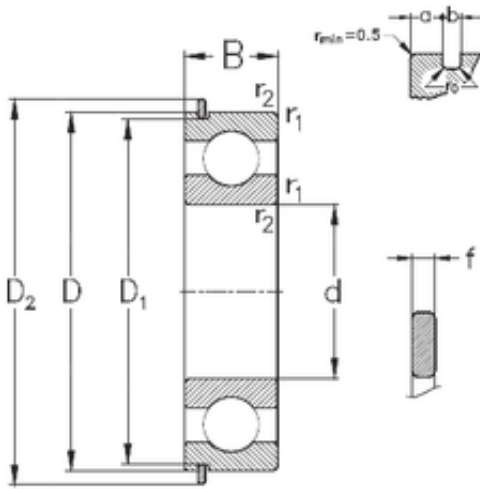

# KFY MANUFACTURING MEXICO LIMITED

20 mm x 52 mm x 15 mm NKE 6304-NR deep groove ball bearings

Bearing No. 6304-NR

Size	20x52x15 mm
Bore Diameter	20 mm
Outer Diameter	52 mm
Width	15 mm
d	20 mm
D	52 mm
B	15 mm
C	15 mm
a	2,46 mm
b	1,35 mm
f	1,12 mm
r1 min.	1,1 mm
r2 min.	1,1 mm
D1	49,73 mm
D2	57,9 mm
Weight	0,148 Kg
Basic dynamic load rating (C)	15,9 kN
Basic static load rating (C0)	7,9 kN

6304-NR Bearing 2D drawings and 3D CAD models