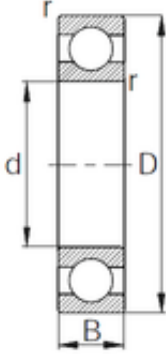

# KFY MANUFACTURING MEXICO LIMITED

15 mm x 35 mm x 11 mm KBC 6202 deep groove ball bearings

Bearing No. 6202

Size	15x35x11 mm
Bore Diameter	15 mm
Outer Diameter	35 mm
Width	11 mm
d	15 mm
D	35 mm
B	11 mm
C	11 mm
r	0.6 mm
Weight	0.044 Kg
Basic dynamic load rating (C)	7,65 kN
Basic static load rating (C0)	3,7 kN
(Grease) Lubrication Speed	20000 r/min

6202 Bearing 2D drawings and 3D CAD models