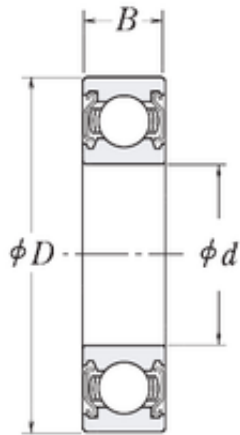

KFY MANUFACTURING MEXICO LIMITED

15,875 mm x 39,6875 mm x 11,1125 mm RHP
LJ5/8-2Z deep groove ball bearings

Bearing No. LJ5/8-2Z

Size	15.875x39.6875x11.1125 mm
Bore Diameter	15,875 mm
Outer Diameter	39,6875 mm
Width	11,1125 mm
d	15,875 mm
D	39,6875 mm
B	11,1125 mm
C	11,1125 mm
Weight	0,059 Kg
Basic dynamic load rating (C)	10,9 kN
Basic static load rating (C0)	5 kN

LJ5/8-2Z Bearing 2D drawings and 3D CAD models