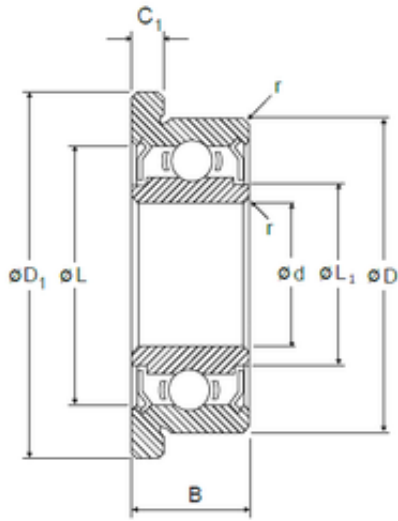

# KFY MANUFACTURING MEXICO LIMITED

2,5 mm x 8 mm x 4 mm NMB RF-825ZZ deep groove ball bearings

Bearing No. RF-825ZZ

Size	2.5x8x4 mm
Bore Diameter	2,5 mm
Outer Diameter	8 mm
Width	4 mm
d	2,5 mm
D	8 mm
B	4 mm
C	4 mm
r min.	0,15 mm
C1	0,9 mm
D1	9,5 mm
L	7,19 mm
L1	4,1 mm
Basic dynamic load rating (C)	0,553 kN

RF-825ZZ Bearing 2D drawings and 3D CAD models