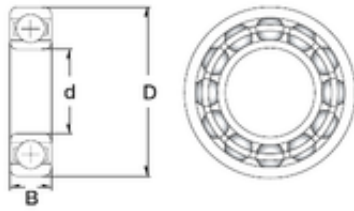

KFY MANUFACTURING MEXICO LIMITED

20 mm x 47 mm x 18 mm ZEN 62204-2RS deep groove ball bearings

Bearing No. 62204-2RS

Size	20x47x18 mm
Bore Diameter	20 mm
Outer Diameter	47 mm
Width	18 mm
d	20 mm
D	47 mm
B	18 mm
C	18 mm
Weight	0,13 Kg
Basic dynamic load rating (C)	12,7 kN
Basic static load rating (C0)	6,55 kN

62204-2RS Bearing 2D drawings and 3D CAD models