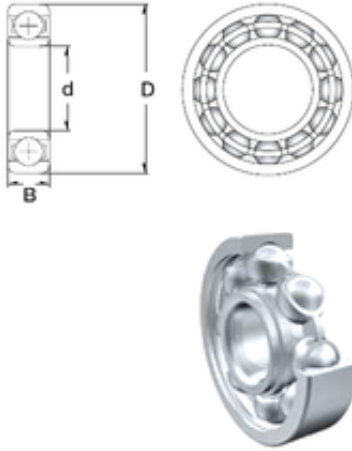

KFY MANUFACTURING MEXICO LIMITED

40 mm x 62 mm x 12 mm ZEN 61908 deep groove ball bearings

Bearing No. 61908

Size	40x62x12 mm
Bore Diameter	40 mm
Outer Diameter	62 mm
Width	12 mm
d	40 mm
D	62 mm
B	12 mm
C	12 mm
Basic dynamic load rating (C)	13,678 kN
Basic static load rating (C0)	9,968 kN
(Grease) Lubrication Speed	11000 r/min

61908 Bearing 2D drawings and 3D CAD models