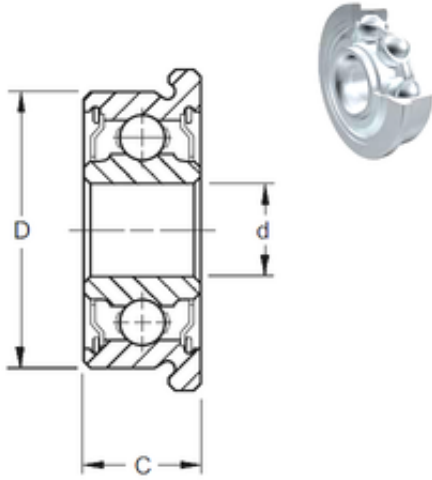

KFY MANUFACTURING MEXICO LIMITED

2 mm x 5 mm x 2,3 mm ZEN SF682-2Z deep groove ball bearings

Bearing No. SF682-2Z

Size	2x5x2.3 mm
Bore Diameter	2 mm
Outer Diameter	5 mm
Width	2,3 mm
d	2 mm
D	5 mm
B	2,3 mm
C	2,3 mm
Basic dynamic load rating (C)	0,169 kN
Basic static load rating (C0)	0,05 kN

SF682-2Z Bearing 2D drawings and 3D CAD models