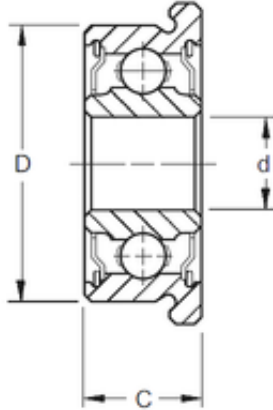

KFY MANUFACTURING MEXICO LIMITED

5 mm x 19 mm x 6 mm ZEN F635-2RS deep groove ball bearings

Bearing No. F635-2RS

Dimensione	5x19x6 mm
Marchio	ZEN
Diametro del foro	5 mm
Diametro esterno	19 mm
Larghezza	6 mm
d	5 mm
D	19 mm
B	6 mm
C	6 mm
Carico dinamico di base (C)	2,336 kN
Carico statico di base (C0)	0,896 kN

F635-2RS Bearing 2D drawings and 3D CAD models