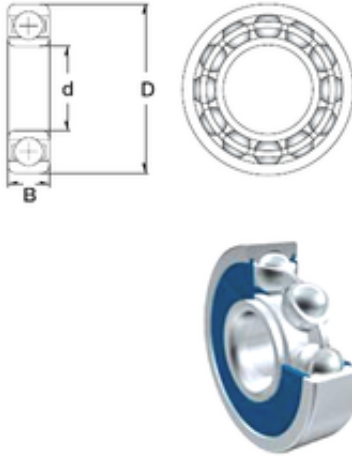

# KFY MANUFACTURING MEXICO LIMITED

5 mm x 14 mm x 5 mm ZEN 605-2RS deep groove ball bearings

Bearing No. 605-2RS

Size	5x14x5 mm
Bore Diameter	5 mm
Outer Diameter	14 mm
Width	5 mm
d	5 mm
D	14 mm
B	5 mm
C	5 mm
Basic dynamic load rating (C)	1,329 kN
Basic static load rating (C0)	0,507 kN

605-2RS Bearing 2D drawings and 3D CAD models