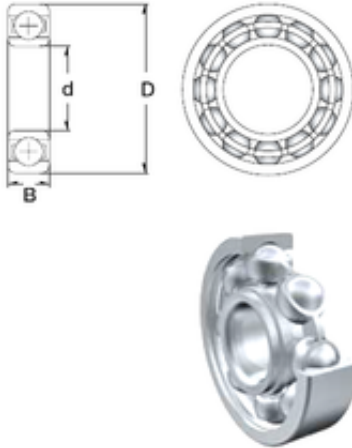

KFY MANUFACTURING MEXICO LIMITED

12 mm x 28 mm x 8 mm ZEN S6001 deep groove ball bearings

Bearing No. S6001

Size	12x28x8 mm
Bore Diameter	12 mm
Outer Diameter	28 mm
Width	8 mm
d	12 mm
D	28 mm
B	8 mm
C	8 mm
Weight	0,022 Kg
Basic dynamic load rating (C)	5,07 kN

S6001 Bearing 2D drawings and 3D CAD models