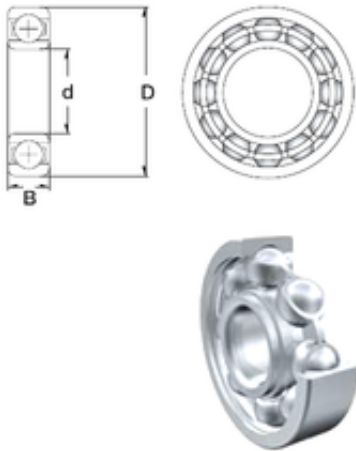

# KFY MANUFACTURING MEXICO LIMITED

45 mm x 100 mm x 25 mm ZEN 6309 deep groove ball bearings

Bearing No. 6309

Size	45x100x25 mm
Bore Diameter	45 mm
Outer Diameter	100 mm
Width	25 mm
d	45 mm
D	100 mm
B	25 mm
C	25 mm
Weight	0,829 Kg
Basic dynamic load rating (C)	53 kN
Basic static load rating (C0)	32 kN

6309 Bearing 2D drawings and 3D CAD models