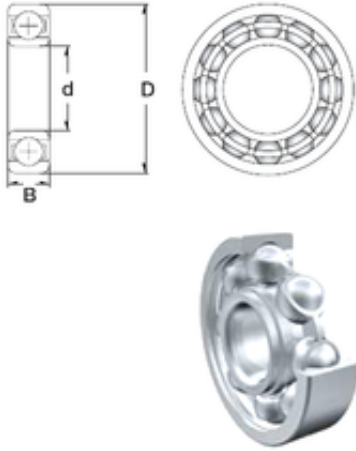

KFY MANUFACTURING MEXICO LIMITED

95 mm x 200 mm x 45 mm ZEN 6319 deep groove ball bearings

Bearing No. 6319

Size	95x200x45 mm
Bore Diameter	95 mm
Outer Diameter	200 mm
Width	45 mm
d	95 mm
D	200 mm
B	45 mm
C	45 mm
Weight	7,14 Kg
Basic dynamic load rating (C)	146 kN
Basic static load rating (C0)	114 kN

6319 Bearing 2D drawings and 3D CAD models