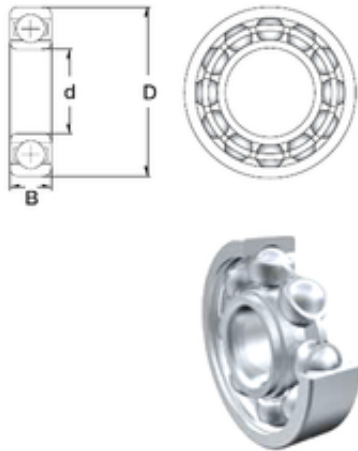

KFY MANUFACTURING MEXICO LIMITED

8 mm x 24 mm x 7 mm ZEN S608/24-2Z deep groove ball bearings

Bearing No. S608/24-2Z

Size	8x24x7 mm
Bore Diameter	8 mm
Outer Diameter	24 mm
Width	7 mm
d	8 mm
D	24 mm
B	7 mm
C	7 mm
Basic dynamic load rating (C)	3,293 kN
Basic static load rating (C0)	1,379 kN

S608/24-2Z Bearing 2D drawings and 3D CAD models