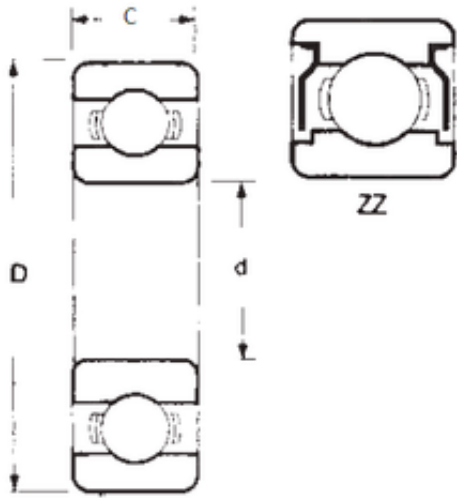

# KFY MANUFACTURING MEXICO LIMITED

30 mm x 47 mm x 9 mm FBJ 6906ZZ deep groove ball bearings

Bearing No. 6906ZZ

Size	30x47x9 mm
Bore Diameter	30 mm
Outer Diameter	47 mm
Width	9 mm
d	30 mm
D	47 mm
B	9 mm
C	9 mm
Weight	0,051 Kg
Basic dynamic load rating (C)	7,28 kN
Basic static load rating (C0)	4,55 kN

6906ZZ Bearing 2D drawings and 3D CAD models