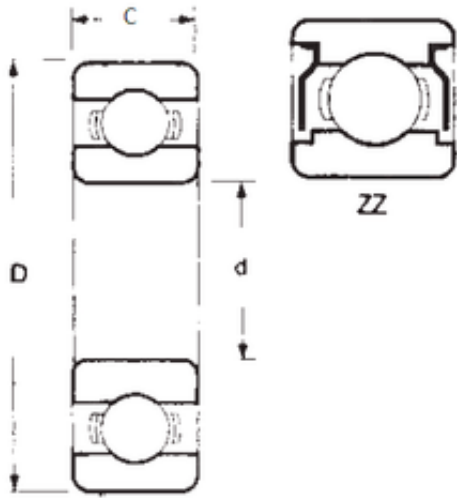

# KFY MANUFACTURING MEXICO LIMITED

20 mm x 42 mm x 12 mm FBJ 6004ZZ deep groove ball bearings

Bearing No. 6004ZZ

Size	20x42x12 mm
Bore Diameter	20 mm
Outer Diameter	42 mm
Width	12 mm
d	20 mm
D	42 mm
B	12 mm
C	12 mm
Weight	0,069 Kg
Basic dynamic load rating (C)	9,36 kN
Basic static load rating (C0)	5 kN

6004ZZ Bearing 2D drawings and 3D CAD models