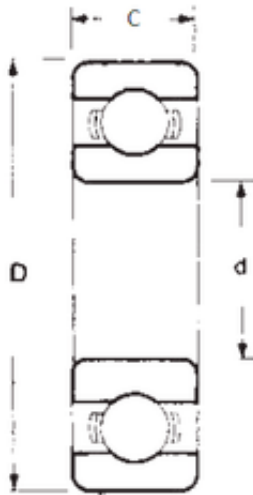

## KFY MANUFACTURING MEXICO LIMITED

25 mm x 47 mm x 8 mm FBJ 16005 deep groove ball bearings

Bearing No. 16005

Size	25x47x8 mm
Bore Diameter	25 mm
Outer Diameter	47 mm
Width	8 mm
d	25 mm
D	47 mm
B	8 mm
C	8 mm
Weight	0,06 Kg
Basic dynamic load rating (C)	7,61 kN
Basic static load rating (C0)	4,75 kN
(Grease) Lubrication Speed	14000 r/min

16005 Bearing 2D drawings and 3D CAD models