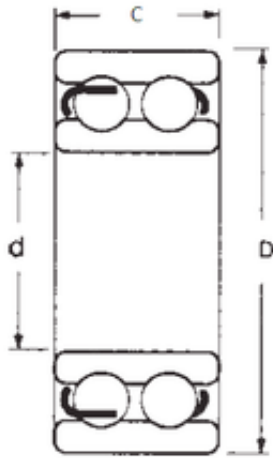

KFY MANUFACTURING MEXICO LIMITED

40 mm x 90 mm x 33 mm FBJ 4308ZZ deep groove ball bearings

Bearing No. 4308ZZ

Size	40x90x33 mm
Bore Diameter	40 mm
Outer Diameter	90 mm
Width	33 mm
d	40 mm
D	90 mm
B	33 mm
C	33 mm
Weight	0,95 Kg
Basic dynamic load rating (C)	65,1 kN
Basic static load rating (C0)	47,9 kN

4308ZZ Bearing 2D drawings and 3D CAD models