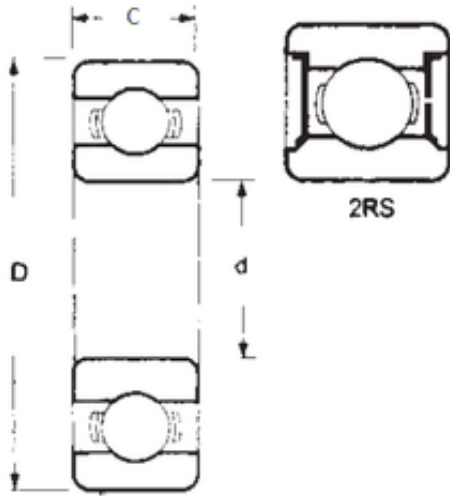

# KFY MANUFACTURING MEXICO LIMITED

85 mm x 110 mm x 13 mm FBJ 6817-2RS deep groove ball bearings

Bearing No. 6817-2RS

Size	85x110x13 mm
Bore Diameter	85 mm
Outer Diameter	110 mm
Width	13 mm
d	85 mm
D	110 mm
B	13 mm
C	13 mm
Weight	0,27 Kg
Basic dynamic load rating (C)	19,5 kN
Basic static load rating (C0)	16,6 kN

6817-2RS Bearing 2D drawings and 3D CAD models