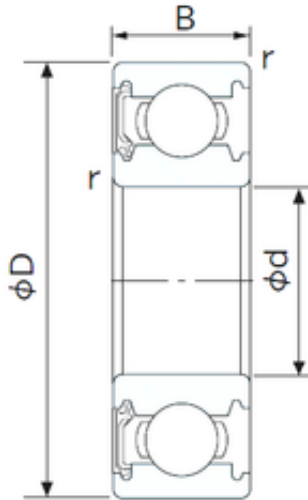

KFY MANUFACTURING MEXICO LIMITED

75 mm x 105 mm x 16 mm CYSD 6915-RZ
deep groove ball bearings

Bearing No. 6915-RZ

Size	75x105x16 mm
Bore Diameter	75 mm
Outer Diameter	105 mm
Width	16 mm
d	75 mm
D	105 mm
B	16 mm
C	16 mm
r min.	1 mm
Weight	0,35 Kg
Basic dynamic load rating (C)	23,7 kN

6915-RZ Bearing 2D drawings and 3D CAD models